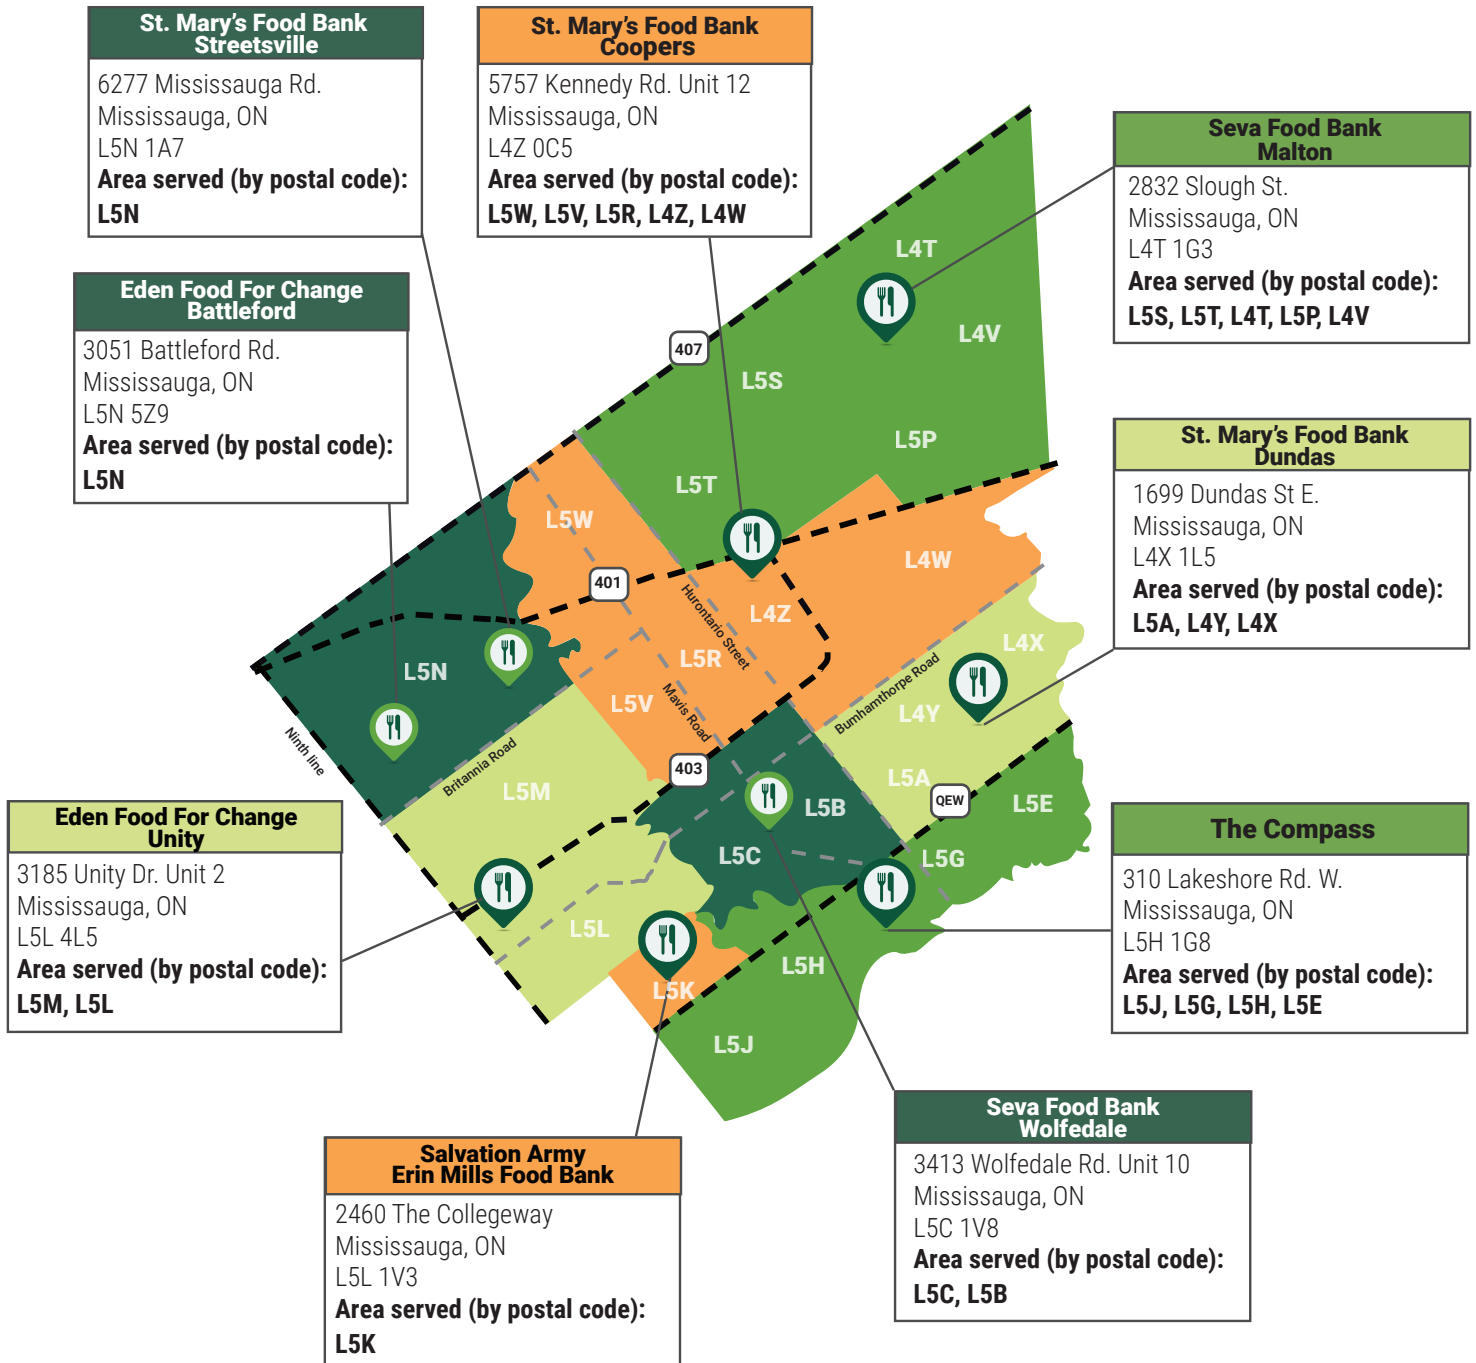

DO YOU NEED FOOD?

Use the map below to find the closest Neighbourhood Food Bank that serves your postal code.

Visit your local Neighbourhood Food Bank to receive 7+ days worth of FREE food!

Local Mississauga Neighbourhood Food Bank Hours of Operation:

Eden Food For Change Battleford

Monday: 10:00 a.m. - 1:00 p.m.
Thursday: 2:00 p.m. - 4:00 p.m.
Thursday: 5:00 p.m. - 7:00 p.m.
Phone: 905.785.3651

Seva Food Bank Malton

Wednesday: 4:00 p.m. - 8:00 p.m.
Thursday: 4:00 p.m. - 8:00 p.m.
Friday: 11:00 a.m. - 3:00 p.m.
Phone: 905.361.7382

Tuesday: 6:00 p.m. - 8:00 p.m.
Thursday: 6:00 p.m. - 8:00 p.m.
Phone: 905.890.0900

Seva Food Bank Wolfedale

Wednesday: 4:00 p.m. - 8:00 p.m.
Thursday: 4:00 p.m. - 8:00 p.m.
Friday: 11:00 a.m. - 3:00 p.m.
Phone: 905.361.7382

Eden Food For Change Unity

Tuesday: 4:00 p.m. - 7:00 p.m.
Wednesday: 1:00 p.m. - 4:00 p.m.
Friday: 10:00 a.m. - 1:00 p.m.
Phone: 905.785.3651

St. Mary's Food Bank Dundas

Monday: 6:00 p.m. - 8:00 p.m.
Wednesday: 12:00 p.m. - 2:00 p.m.
Phone: 905.238.9008